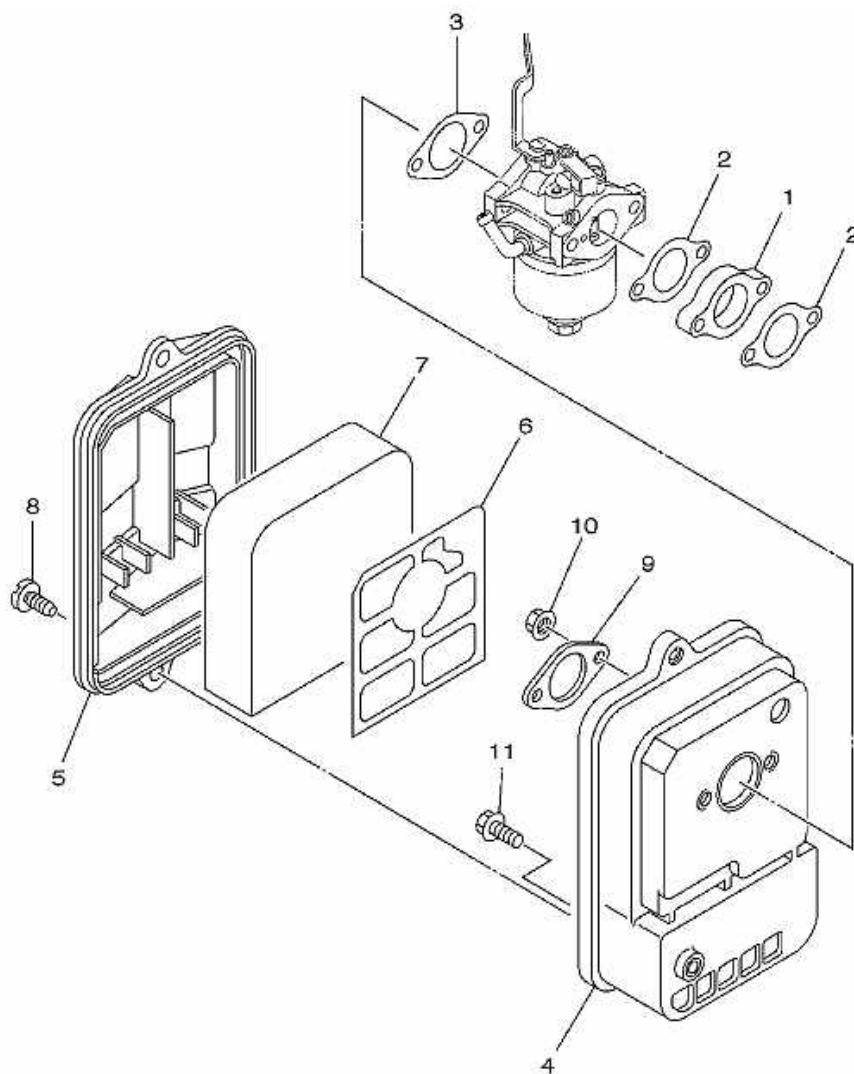

GOVERNOR

No.	PARTS NUMBER	PARTS NAME	Qty
1	7CN-E1970-00	FLYWEIGHT SHAFT ASSY	1
2	7CN-E1913-00	WEIGHT	2
3	7CN-E1914-00	SHAFT, WEIGHT	2
4	90201-06842	WASHER, PLATE	1
5	93440-06826	CIRCLIP	1
6	90201-06842	WASHER, PLATE	1
7	7CN-E1917-00	COLLAR	1
8	7CN-E1922-00	FORK, GOVERNOR	1
9	92907-06200	WASHER	1
10	90468-18800	CLIP	1
11	7CN-E1924-00	ARM, GOVERNOR	1
12	97027-06030	BOLT	1
13	92907-06600	WASHER	1
14	90173-06802	NUT, SQUARE	1
15	7CN-E1928-00	ROD, LINK	1
16	90506-04800	SPRING, TENSION	1
17	7CN-E1950-00	ADJUST PLATE COMP.	1
18	98507-06035	. SCREW, PAN HEAD	1
19	90501-10812	. SPRING, COMPRESSION	1
20	90105-06827	BOLT, FLANGE	1
21	90506-08801	SPRING, TENSION	1

7WC1110-1070

CAMSHAFT & VALVE

No.	PARTS NUMBER	PARTS NAME	Qty
1	7CN-E2170-00	CAMSHAFT ASSY 1	1
2	7CN-E2287-00	.SPRING, DECOMPRESSION	1
3	7CN-E2111-00	VALVE, INTAKE	1
4	7CN-E2121-00	VALVE, EXHAUST	1
5	7CN-E2153-00	LIFTER, VALVE	2
6	90501-20800	SPRING, COMPRESSION	2
7	7CN-E2117-00	RETAINER, VALVE SP	2
8	7CN-E2118-00	COTTER, VALVE	2
9	7CN-E2151-00	ARM, VALVE ROCKER	2
10	7CN-E2165-00	PIVOT, ROCKER ARM	2
11	7CN-E2157-00	BOLT	2
12	7CN-E2158-00	NUT, LOCK	2
13	7CN-E2155-00	GUIDE, PUSH ROD	1
14	7CN-E2154-00	ROD, VALVE PUSH	2
15	7CN-E2119-00	SEAL, VALVE STEM	1

INTAKE

No.	PARTS NUMBER	PARTS NAME	Qty
1	7CN-E3596-00	JOINT, CARBURETOR	1
2	7CN-E3557-00	GASKET	2
3	7CN-E3567-00	GASKET	1
4	7CN-E4411-00	CASE, AIR CLEANER	1
5	7CN-E4412-00	CAP, CLEANER CASE	1
6	7CN-E4468-00	PLATE, ELEMENT FITTING	1
7	7CN-E4451-00	ELEMENT, AIR CLEANER	1
8	90154-06823	SCREW, BINDING	1
9	7CN-E4477-00	PLATE	1
10	95707-06500	NUT	2
11	95807-06016	BOLT, FLANGE	1