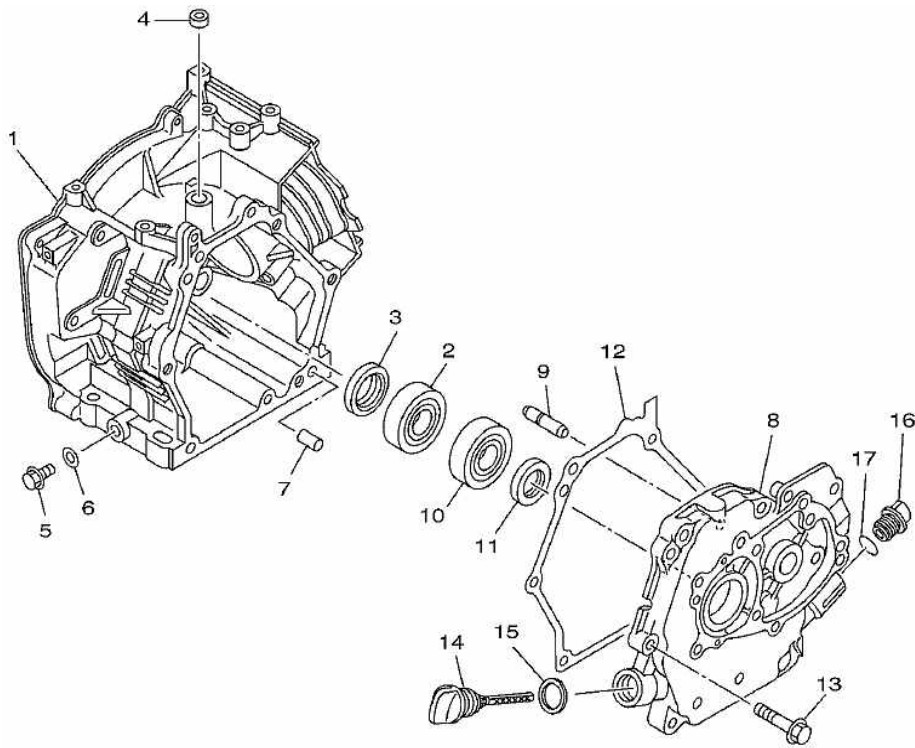

GOVERNOR

No.	PARTS NUMBER	PARTS NAME	Qty
1	7CN-E1970-00	FLYWEIGHT SHAFT ASSY	1
2	7CN-E1913-00	WEIGHT	2
3	7CN-E1914-00	SHAFT, WEIGHT	2
4	90201-06842	WASHER, PLATE	1
5	93440-06826	CIRCLIP	1
6	90201-06842	WASHER, PLATE	1
7	7CN-E1917-00	COLLAR	1
8	7CN-E1922-00	FORK, GOVERNOR	1
9	92907-06200	WASHER	1
10	90468-18800	CLIP	1
11	7CN-E1924-00	ARM, GOVERNOR	1
12	97027-06030	BOLT	1
13	92907-06600	WASHER	1
14	90173-06802	NUT, SQUARE	1
15	7CN-E1928-00	ROD, LINK	1
16	90506-04800	SPRING, TENSION	1
17	7CN-E1950-00	ADJUST PLATE COMP.	1
18	98507-06035	. SCREW, PAN HEAD	1
19	90501-10812	. SPRING, COMPRESSION	1
20	90105-06827	BOLT, FLANGE	1
21	90506-08801	SPRING, TENSION	1

INTAKE

No.	PARTS NUMBER	PARTS NAME	Qty
1	7CN-E3596-00	JOINT, CARBURETOR	1
2	7CN-E3557-00	GASKET	2
3	7CN-E3567-00	GASKET	1
4	7CN-E4411-00	CASE, AIR CLEANER	1
5	7CN-E4412-00	CAP, CLEANER CASE	1
6	7CN-E4468-00	PLATE, ELEMENT FITTING	1
7	7CN-E4451-00	ELEMENT, AIR CLEANER	1
8	90154-06823	SCREW, BINDING	1
9	7CN-E4477-00	PLATE	1
10	95707-06500	NUT	2
11	95807-06016	BOLT, FLANGE	1

CRANKCASE

No.	PARTS NUMBER	PARTS NAME	Qty
1	7CN-E5111-10	CRANKCASE	1
2	93306-205XE	BEARING	1
3	93102-25803	OIL SEAL	1
4	93104-06800	OIL SEAL	1
5	95027-10016	BOLT, FLANGE	1
6	90430-10801	GASKET	1
7	99530-08016	PIN, DOWEL	2
8	7CN-E5411-40	COVER, CRANKCASE	1
9	7CN-E1971-00	SHAFT, FLYWEIGHT	1
10	93306-205XE	BEARING	1
11	93102-25802	OIL SEAL	1
12	7CN-E5451-00	GASKET, CRANKCASE	1
13	95827-08035	BOLT, FLANGE	6
14	7CN-E5362-10	PLUG, OIL LEVEL	1
15	90430-17801	GASKET	1
16	7CN-E5362-00	PLUG, OIL LEVEL	1
17	93210-13801	O-RING	1