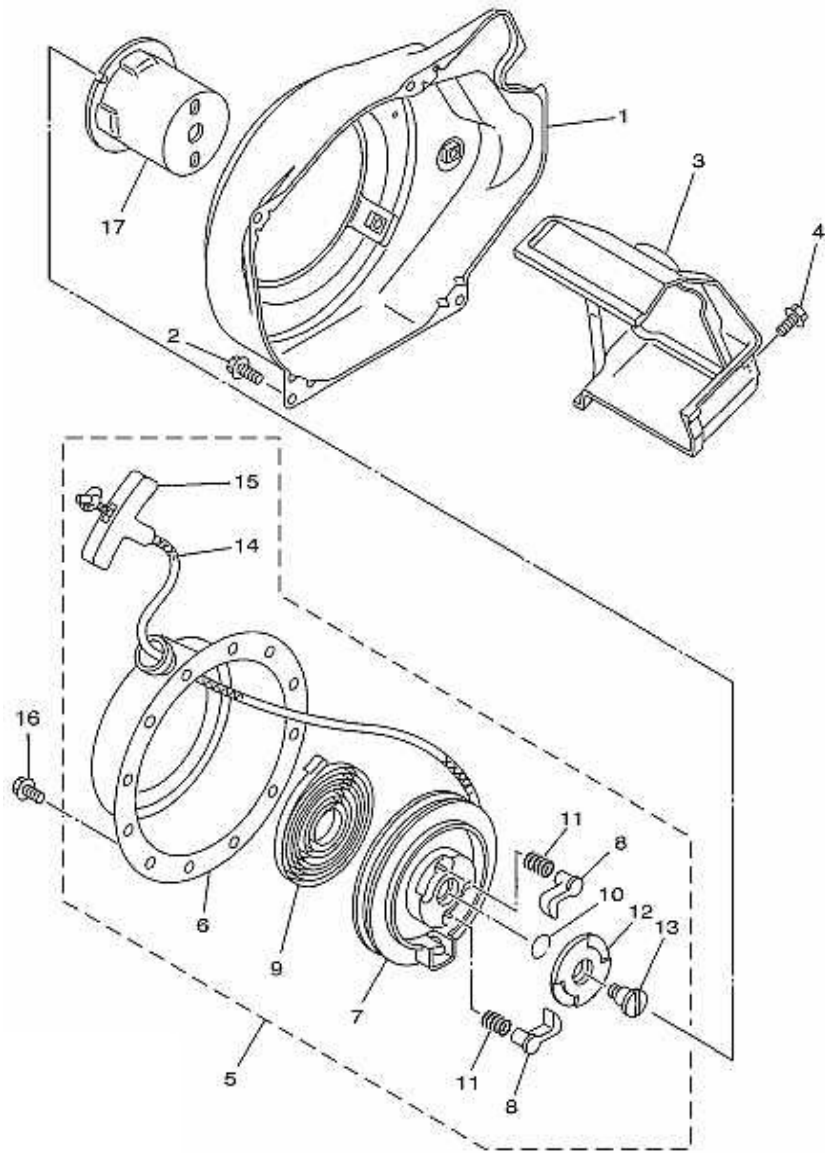

CRANKSHAFT & PISTON

No.	PARTS NUMBER	PARTS NAME	Qty
1	7CN-E1650-00	CONNECTING ROD ASS	1
2	7CN-E1400-60	CRANKSHAFT ASSY	1
3	7CN-E1631-00	PISTON (STD)	1
	7CN-E1635-00	PISTON (0.25MM O/S)	1
	7CN-E1636-00	PISTON (0.50MM O/S)	1
4	7CN-E1610-00	PISTON RING SET	1
	7CN-E1610-10	PISTON RING SET (0.25MM O/S)	1
	7CN-E1610-20	PISTON RING SET (0.50MM O/S)	1
5	7CN-E1633-00	PIN, PISTON	1
6	93450-17828	CIRCLIP	2
7	7CN-E1561-00	WASHER, PLATE	1

GOVERNOR

No.	PARTS NUMBER	PARTS NAME	Qty
1	7CN-E1970-00	FLYWEIGHT SHAFT ASSY	1
2	7CN-E1913-00	WEIGHT	2
3	7CN-E1914-00	SHAFT, WEIGHT	2
4	90201-06842	WASHER, PLATE	1
5	93440-06826	CIRCLIP	1
6	90201-06842	WASHER, PLATE	1
7	7CN-E1917-00	COLLAR	1
8	7CN-E1922-00	FORK, GOVERNOR	1
9	92907-06200	WASHER	1
10	90468-18800	CLIP	1
11	7CN-E1924-00	ARM, GOVERNOR	1
12	97027-06030	BOLT	1
13	92907-06600	WASHER	1
14	90173-06802	NUT, SQUARE	1
15	7CN-E1928-00	ROD, LINK	1
16	90506-04800	SPRING, TENSION	1
17	7CN-E1950-00	ADJUST PLATE COMP.	1
18	98507-06035	. SCREW, PAN HEAD	1
19	90501-10812	. SPRING, COMPRESSION	1
20	90105-06827	BOLT, FLANGE	1
21	90506-08801	SPRING, TENSION	1

7WC1110-1070

CAMSHAFT & VALVE

No.	PARTS NUMBER	PARTS NAME	Qty
1	7CN-E2170-00	CAMSHAFT ASSY 1	1
2	7CN-E2287-00	.SPRING, DECOMPRESSION	1
3	7CN-E2111-00	VALVE, INTAKE	1
4	7CN-E2121-00	VALVE, EXHAUST	1
5	7CN-E2153-00	LIFTER, VALVE	2
6	90501-20800	SPRING, COMPRESSION	2
7	7CN-E2117-00	RETAINER, VALVE SP	2
8	7CN-E2118-00	COTTER, VALVE	2
9	7CN-E2151-00	ARM, VALVE ROCKER	2
10	7CN-E2165-00	PIVOT, ROCKER ARM	2
11	7CN-E2157-00	BOLT	2
12	7CN-E2158-00	NUT, LOCK	2
13	7CN-E2155-00	GUIDE, PUSH ROD	1
14	7CN-E2154-00	ROD, VALVE PUSH	2
15	7CN-E2119-00	SEAL, VALVE STEM	1