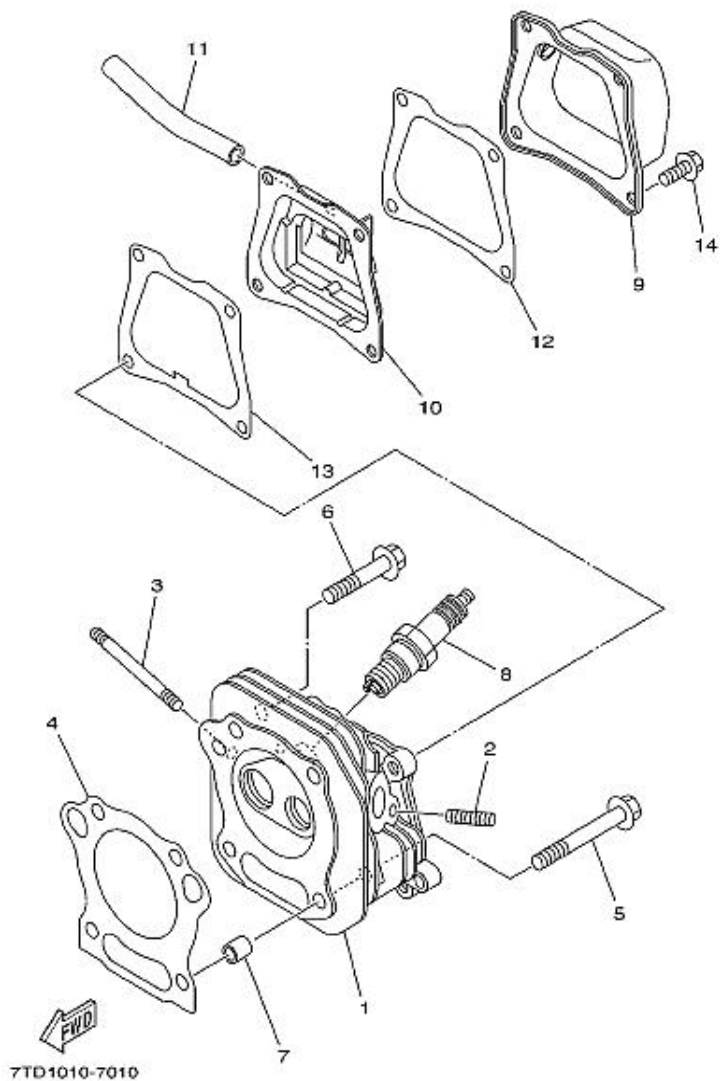

PARTS CATALOGUE

YAMAHA

MZ175L2U (7CNC)

MODEL NAME	MODEL CODE	SPECIFICATION	ENGINE START SERIAL NUMBER
MZ175L2U	7CNC	P.T.O. SHAFT L TYPE(TAPER mm)	7CNC-2000101

Copyright © 2007 YAMAHA MOTOR CO., Ltd All Right Reserved.

CYLINDER HEAD

No.	PARTS NUMBER	PARTS NAME	Qty
1	7CN-E1111-00	HEAD, CYLINDER 1	1
2	95607-06615	BOLT, STUD	2
3	90116-06807	BOLT, STUD	2
4	7CN-E1181-00	GASKET, CYLINDER H	1
5	95827-08065	BOLT, FLANGE	2
6	95827-08045	BOLT, FLANGE	2
7	99530-10114	PIN, DOWEL	2
8	94702-00331	PLUG, SPARK(NGK BPR4ES)	1
9	7CN-E1191-00	COVER, CYLINDER HE	1
10	7CN-E1160-00	BREATHER ASSY	1
11	90445-13800	HOSE	1
12	7CN-E1169-00	GASKET, BREATHER C	1
13	7CN-E1193-00	GASKET, HEAD COVER	1
14	95827-06012	BOLT, FLANGE	4

CRANKSHAFT & PISTON

No.	PARTS NUMBER	PARTS NAME	Qty
1	7CN-E1650-00	CONNECTING ROD ASS	1
2	7CN-E1400-60	CRANKSHAFT ASSY	1
3	7CN-E1631-00	PISTON (STD)	1
	7CN-E1635-00	PISTON (0.25MM O/S)	1
	7CN-E1636-00	PISTON (0.50MM O/S)	1
4	7CN-E1610-00	PISTON RING SET	1
	7CN-E1610-10	PISTON RING SET (0.25MM O/S)	1
	7CN-E1610-20	PISTON RING SET (0.50MM O/S)	1
5	7CN-E1633-00	PIN, PISTON	1
6	93450-17828	CIRCLIP	2
7	7CN-E1561-00	WASHER, PLATE	1

GOVERNOR

No.	PARTS NUMBER	PARTS NAME	Qty
1	7CN-E1970-00	FLYWEIGHT SHAFT ASSY	1
2	7CN-E1913-00	WEIGHT	2
3	7CN-E1914-00	SHAFT, WEIGHT	2
4	90201-06842	WASHER, PLATE	1
5	93440-06826	CIRCLIP	1
6	90201-06842	WASHER, PLATE	1
7	7CN-E1917-00	COLLAR	1
8	7CN-E1922-00	FORK, GOVERNOR	1
9	92907-06200	WASHER	1
10	90468-18800	CLIP	1
11	7CN-E1924-00	ARM, GOVERNOR	1
12	97027-06030	BOLT	1
13	92907-06600	WASHER	1
14	90173-06802	NUT, SQUARE	1
15	7CN-E1928-00	ROD, LINK	1
16	90506-04800	SPRING, TENSION	1
17	7CN-E1950-00	ADJUST PLATE COMP.	1
18	98507-06035	. SCREW, PAN HEAD	1
19	90501-10812	. SPRING, COMPRESSION	1
20	90105-06827	BOLT, FLANGE	1
21	90506-08801	SPRING, TENSION	1