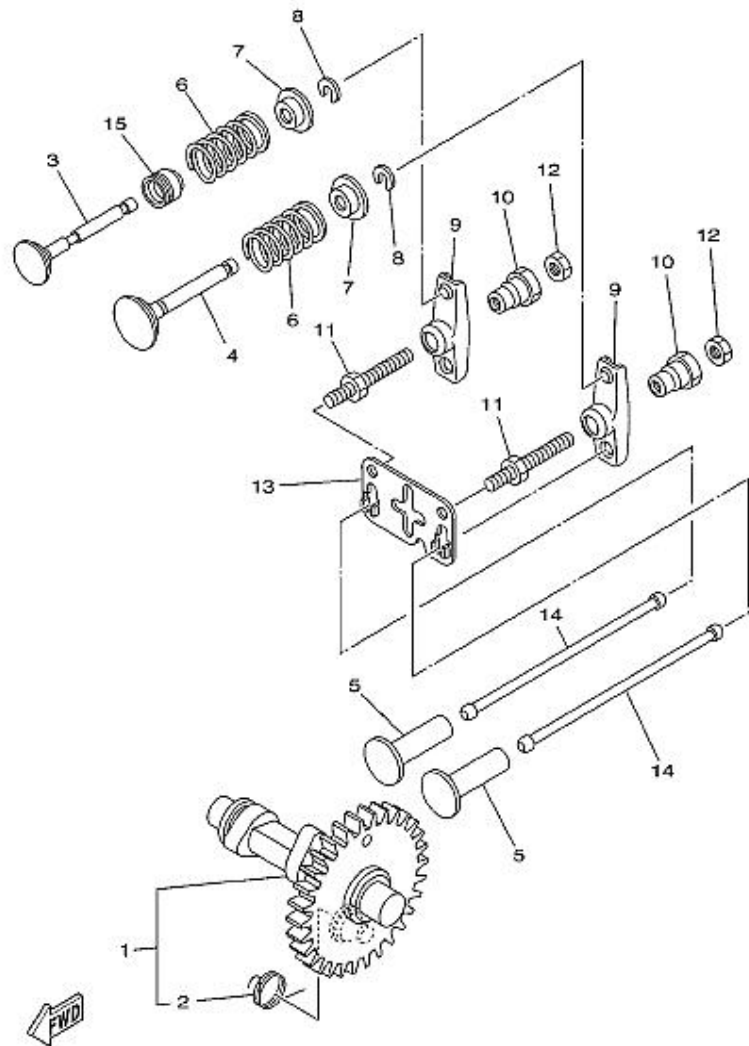

CYLINDER HEAD

No.	PARTS NUMBER	PARTS NAME	Qty
1	7CN-E1111-00	HEAD, CYLINDER 1	1
2	95607-06615	BOLT, STUD	2
3	90116-06807	BOLT, STUD	2
4	7CN-E1181-00	GASKET, CYLINDER H	1
5	95827-08065	BOLT, FLANGE	2
6	95827-08045	BOLT, FLANGE	2
7	99530-10114	PIN, DOWEL	2
8	94702-00331	PLUG, SPARK(NGK BPR4ES)	1
9	7CN-E1191-00	COVER, CYLINDER HE	1
10	7CN-E1160-00	BREATHER ASSY	1
11	90445-13800	HOSE	1
12	7CN-E1169-00	GASKET, BREATHER C	1
13	7CN-E1193-00	GASKET, HEAD COVER	1
14	95827-06012	BOLT, FLANGE	4

CRANKSHAFT & PISTON

No.	PARTS NUMBER	PARTS NAME	Qty
1	7CN-E1650-00	CONNECTING ROD ASS	1
2	7CN-E1400-60	CRANKSHAFT ASSY	1
3	7CN-E1631-00	PISTON (STD)	1
	7CN-E1635-00	PISTON (0.25MM O/S)	1
	7CN-E1636-00	PISTON (0.50MM O/S)	1
4	7CN-E1610-00	PISTON RING SET	1
	7CN-E1610-10	PISTON RING SET (0.25MM O/S)	1
	7CN-E1610-20	PISTON RING SET (0.50MM O/S)	1
5	7CN-E1633-00	PIN, PISTON	1
6	93450-17828	CIRCLIP	2
7	7CN-E1561-00	WASHER, PLATE	1

GOVERNOR

No.	PARTS NUMBER	PARTS NAME	Qty
1	7CN-E1970-00	FLYWEIGHT SHAFT ASSY	1
2	7CN-E1913-00	WEIGHT	2
3	7CN-E1914-00	SHAFT, WEIGHT	2
4	90201-06842	WASHER, PLATE	1
5	93440-06826	CIRCLIP	1
6	90201-06842	WASHER, PLATE	1
7	7CN-E1917-00	COLLAR	1
8	7CN-E1922-00	FORK, GOVERNOR	1
9	92907-06200	WASHER	1
10	90468-18800	CLIP	1
11	7CN-E1924-00	ARM, GOVERNOR	1
12	97027-06030	BOLT	1
13	92907-06600	WASHER	1
14	90173-06802	NUT, SQUARE	1
15	7CN-E1928-00	ROD, LINK	1
16	90506-04800	SPRING, TENSION	1
17	7CN-E1950-00	ADJUST PLATE COMP.	1
18	98507-06035	. SCREW, PAN HEAD	1
19	90501-10812	. SPRING, COMPRESSION	1
20	90105-06827	BOLT, FLANGE	1
21	90506-08801	SPRING, TENSION	1