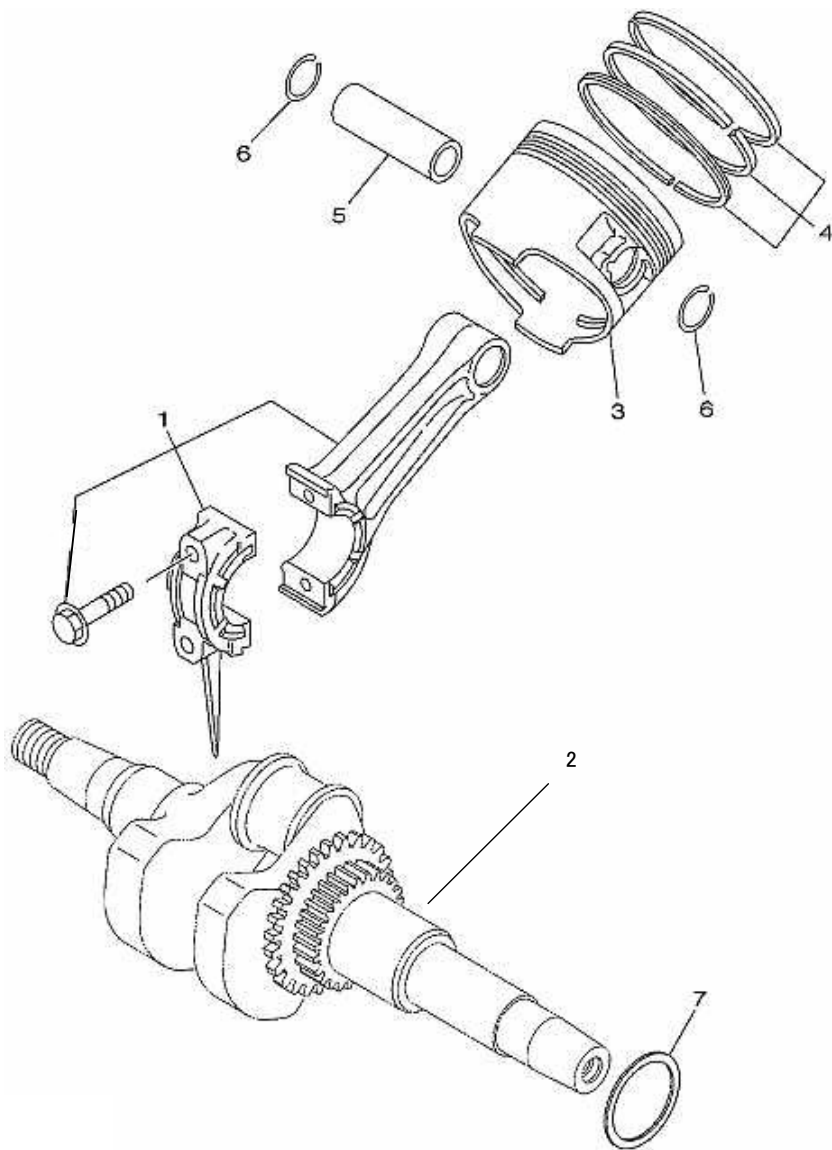

CYLINDER HEAD

No.	PARTS NUMBER	PARTS NAME	Qty
1	7CN-E1111-00	HEAD, CYLINDER 1	1
2	95607-06615	BOLT, STUD	2
3	90116-06807	BOLT, STUD	2
4	7CN-E1181-00	GASKET, CYLINDER H	1
5	95827-08065	BOLT, FLANGE	2
6	95827-08045	BOLT, FLANGE	2
7	99530-10114	PIN, DOWEL	2
8	94702-00331	PLUG, SPARK(NGK BPR4ES)	1
9	7CN-E1191-00	COVER, CYLINDER HE	1
10	7CN-E1160-00	BREATHER ASSY	1
11	90445-13800	HOSE	1
12	7CN-E1169-00	GASKET, BREATHER C	1
13	7CN-E1193-00	GASKET, HEAD COVER	1
14	95827-06012	BOLT, FLANGE	4

CRANKSHAFT & PISTON

No.	PARTS NUMBER	PARTS NAME	Qty
1	7CN-E1650-00	CONNECTING ROD ASS	1
2	7CN-E1400-60	CRANKSHAFT ASSY	1
3	7CN-E1631-00	PISTON (STD)	1
	7CN-E1635-00	PISTON (0.25MM O/S)	1
	7CN-E1636-00	PISTON (0.50MM O/S)	1
4	7CN-E1610-00	PISTON RING SET	1
	7CN-E1610-10	PISTON RING SET (0.25MM O/S)	1
	7CN-E1610-20	PISTON RING SET (0.50MM O/S)	1
5	7CN-E1633-00	PIN, PISTON	1
6	93450-17828	CIRCLIP	2
7	7CN-E1561-00	WASHER, PLATE	1

GOVERNOR

No.	PARTS NUMBER	PARTS NAME	Qty
1	7CN-E1970-00	FLYWEIGHT SHAFT ASSY	1
2	7CN-E1913-00	WEIGHT	2
3	7CN-E1914-00	SHAFT, WEIGHT	2
4	90201-06842	WASHER, PLATE	1
5	93440-06826	CIRCLIP	1
6	90201-06842	WASHER, PLATE	1
7	7CN-E1917-00	COLLAR	1
8	7CN-E1922-00	FORK, GOVERNOR	1
9	92907-06200	WASHER	1
10	90468-18800	CLIP	1
11	7CN-E1924-00	ARM, GOVERNOR	1
12	97027-06030	BOLT	1
13	92907-06600	WASHER	1
14	90173-06802	NUT, SQUARE	1
15	7CN-E1928-00	ROD, LINK	1
16	90506-04800	SPRING, TENSION	1
17	7CN-E1950-00	ADJUST PLATE COMP.	1
18	98507-06035	. SCREW, PAN HEAD	1
19	90501-10812	. SPRING, COMPRESSION	1
20	90105-06827	BOLT, FLANGE	1
21	90506-08801	SPRING, TENSION	1