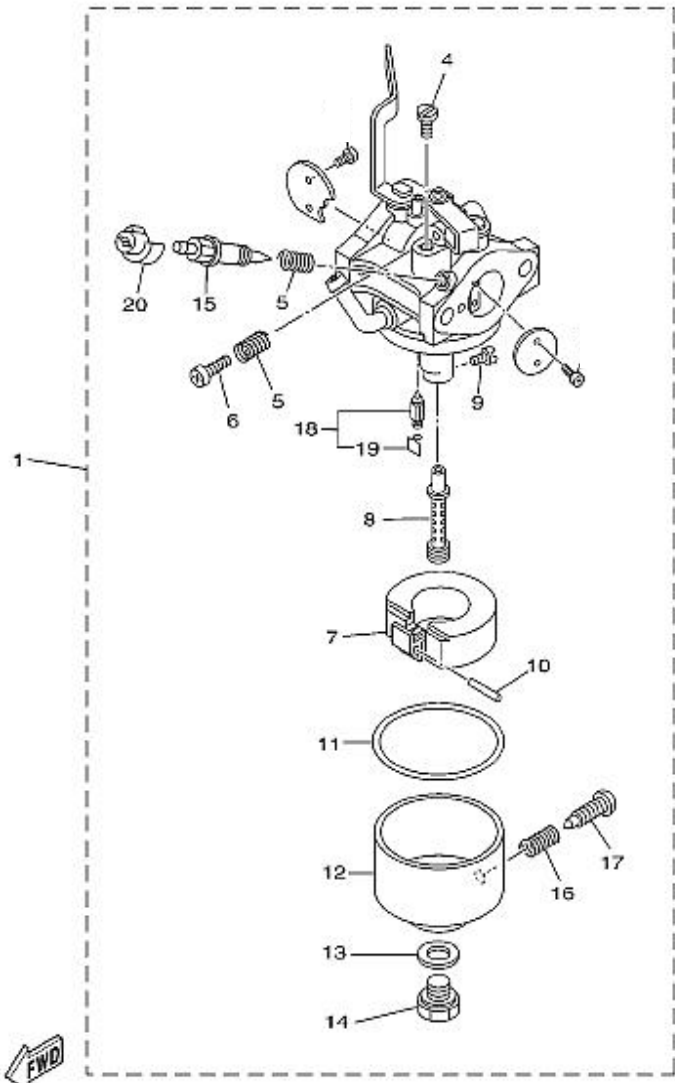

7CNF415-D080

CARBURETOR

No.	PARTS NUMBER	PARTS NAME	Qty
1	7CN-E4101-10	CARBURETOR ASSY	1
4	73A-14212-00	SPRING	1
5	1WG-14922-00	SCREW, THROTTLE	1
6	620-1414J-16-A0	JET, PILOT(#41.3)	1
7	7LG-14185-00	FLOAT	1
8	7NJ-1495F-1A	NOZZLE	1
9	1HX-1423E-36-A0	JET, MAIN(#91.3)	1
10	22F-14186-00	PIN, FLOAT	1
11	7G0-14184-00	GASKET, FLOAT CHAMBER	1
12	7EG-14181-00	BODY, FLOAT CHAMBER	1
13	7G0-14227-00	WASHER	1
14	7NJ-14162-00	BOLT, HOLDING	1
15	7NJ-14211-00	SCREW, PILOT ADJUSTING	1
16	73A-14212-00	SPRING	1
17	7E1-14191-00	PLUG, DRAIN	1
18	7LG-14150-11	NEEDLE ASSY	1
19	7EG-14159-00	CLIP	1
20	7LV-14118-00	CAP	1