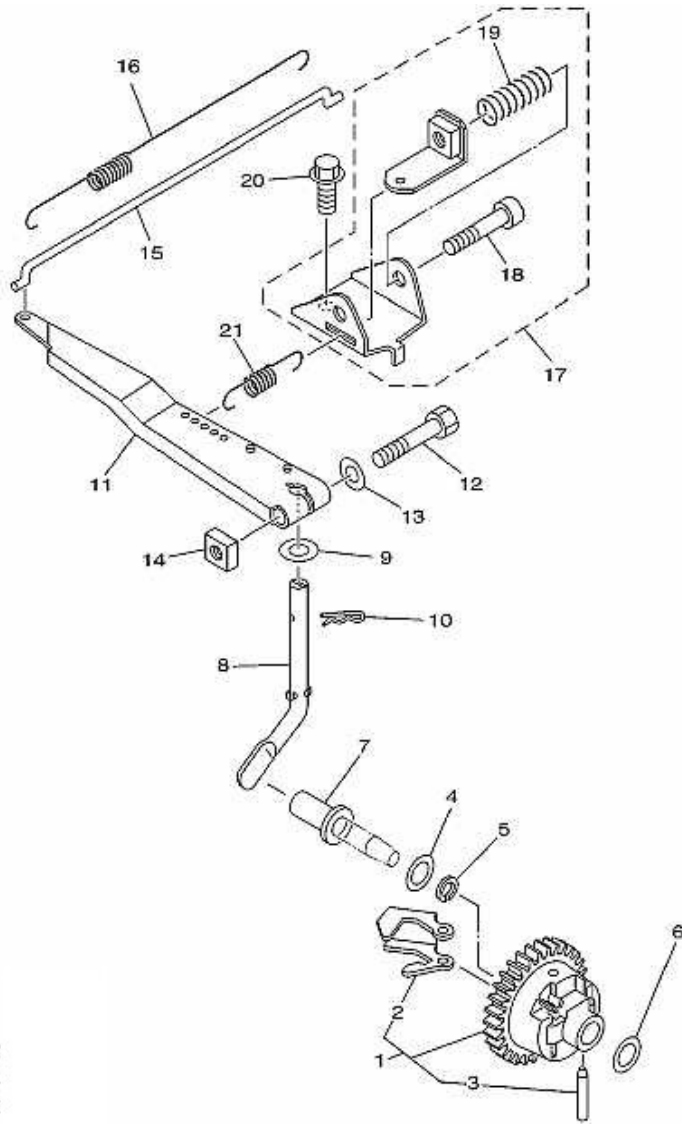

PARTS CATALOGUE

YAMAHA

MZ175L2U (7CNC)

MODEL NAME	MODEL CODE	SPECIFICATION	ENGINE START SERIAL NUMBER
MZ175L2U	7CNC	P.T.O. SHAFT L TYPE(TAPER mm)	7CNC-2000101

Copyright © 2007 YAMAHA MOTOR CO., Ltd All Right Reserved.

CYLINDER HEAD

No.	PARTS NUMBER	PARTS NAME	Qty
1	7CN-E1111-00	HEAD, CYLINDER 1	1
2	95607-06615	BOLT, STUD	2
3	90116-06807	BOLT, STUD	2
4	7CN-E1181-00	GASKET, CYLINDER H	1
5	95827-08065	BOLT, FLANGE	2
6	95827-08045	BOLT, FLANGE	2
7	99530-10114	PIN, DOWEL	2
8	94702-00331	PLUG, SPARK(NGK BPR4ES)	1
9	7CN-E1191-00	COVER, CYLINDER HE	1
10	7CN-E1160-00	BREATHER ASSY	1
11	90445-13800	HOSE	1
12	7CN-E1169-00	GASKET, BREATHER C	1
13	7CN-E1193-00	GASKET, HEAD COVER	1
14	95827-06012	BOLT, FLANGE	4

CRANKSHAFT & PISTON

No.	PARTS NUMBER	PARTS NAME	Qty
1	7CN-E1650-00	CONNECTING ROD ASS	1
2	7CN-E1400-60	CRANKSHAFT ASSY	1
3	7CN-E1631-00	PISTON (STD)	1
	7CN-E1635-00	PISTON (0.25MM O/S)	1
	7CN-E1636-00	PISTON (0.50MM O/S)	1
4	7CN-E1610-00	PISTON RING SET	1
	7CN-E1610-10	PISTON RING SET (0.25MM O/S)	1
	7CN-E1610-20	PISTON RING SET (0.50MM O/S)	1
5	7CN-E1633-00	PIN, PISTON	1
6	93450-17828	CIRCLIP	2
7	7CN-E1561-00	WASHER, PLATE	1

GOVERNOR

No.	PARTS NUMBER	PARTS NAME	Qty
1	7CN-E1970-00	FLYWEIGHT SHAFT ASSY	1
2	7CN-E1913-00	WEIGHT	2
3	7CN-E1914-00	SHAFT, WEIGHT	2
4	90201-06842	WASHER, PLATE	1
5	93440-06826	CIRCLIP	1
6	90201-06842	WASHER, PLATE	1
7	7CN-E1917-00	COLLAR	1
8	7CN-E1922-00	FORK, GOVERNOR	1
9	92907-06200	WASHER	1
10	90468-18800	CLIP	1
11	7CN-E1924-00	ARM, GOVERNOR	1
12	97027-06030	BOLT	1
13	92907-06600	WASHER	1
14	90173-06802	NUT, SQUARE	1
15	7CN-E1928-00	ROD, LINK	1
16	90506-04800	SPRING, TENSION	1
17	7CN-E1950-00	ADJUST PLATE COMP.	1
18	98507-06035	. SCREW, PAN HEAD	1
19	90501-10812	. SPRING, COMPRESSION	1
20	90105-06827	BOLT, FLANGE	1
21	90506-08801	SPRING, TENSION	1