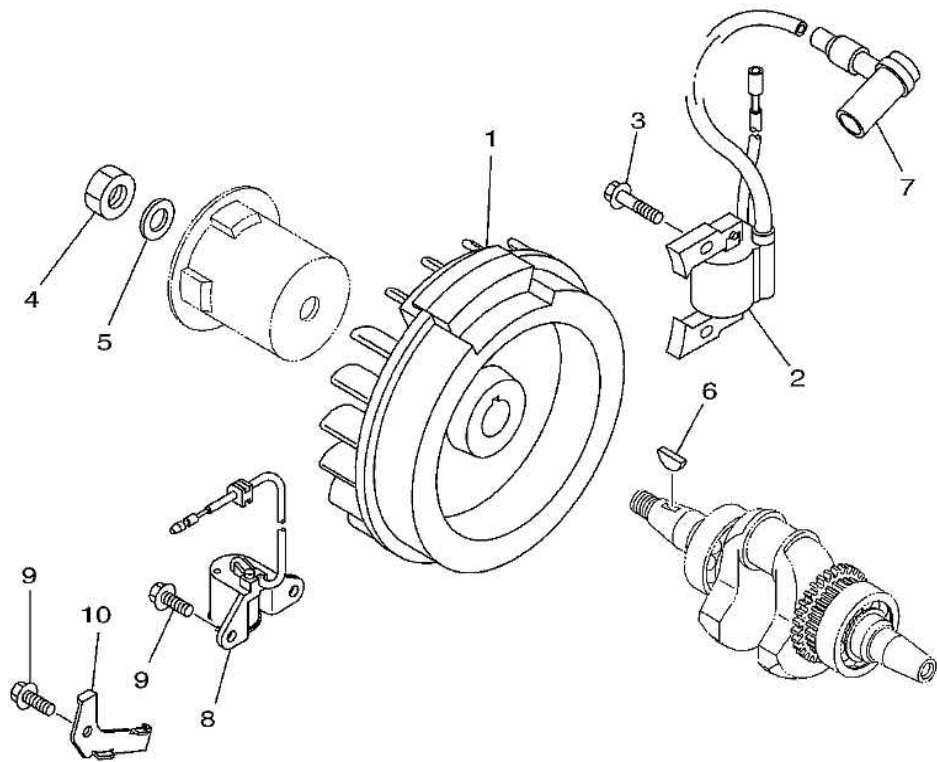

GOVERNOR

No.	PARTS NUMBER	PARTS NAME	Qty
1	7CN-E1970-00	FLYWEIGHT SHAFT ASSY	1
2	7CN-E1913-00	WEIGHT	2
3	7CN-E1914-00	SHAFT, WEIGHT	2
4	90201-06842	WASHER, PLATE	1
5	93440-06826	CIRCLIP	1
6	90201-06842	WASHER, PLATE	1
7	7CN-E1917-00	COLLAR	1
8	7CN-E1922-00	FORK, GOVERNOR	1
9	92907-06200	WASHER	1
10	90468-18800	CLIP	1
11	7CN-E1924-00	ARM, GOVERNOR	1
12	97027-06030	BOLT	1
13	92907-06600	WASHER	1
14	90173-06802	NUT, SQUARE	1
15	7CN-E1928-00	ROD, LINK	1
16	90506-04800	SPRING, TENSION	1
17	7CN-E1950-00	ADJUST PLATE COMP.	1
18	98507-06035	. SCREW, PAN HEAD	1
19	90501-10812	. SPRING, COMPRESSION	1
20	90105-06827	BOLT, FLANGE	1
21	90506-08801	SPRING, TENSION	1

7CNF415-D080

CARBURETOR

No.	PARTS NUMBER	PARTS NAME	Qty
1	7CN-E4101-10	CARBURETOR ASSY	1
4	73A-14212-00	SPRING	1
5	1WG-14922-00	SCREW, THROTTLE	1
6	620-1414J-16-A0	JET, PILOT(#41.3)	1
7	7LG-14185-00	FLOAT	1
8	7NJ-1495F-1A	NOZZLE	1
9	1HX-1423E-36-A0	JET, MAIN(#91.3)	1
10	22F-14186-00	PIN, FLOAT	1
11	7G0-14184-00	GASKET, FLOAT CHAMBER	1
12	7EG-14181-00	BODY, FLOAT CHAMBER	1
13	7G0-14227-00	WASHER	1
14	7NJ-14162-00	BOLT, HOLDING	1
15	7NJ-14211-00	SCREW, PILOT ADJUSTING	1
16	73A-14212-00	SPRING	1
17	7E1-14191-00	PLUG, DRAIN	1
18	7LG-14150-11	NEEDLE ASSY	1
19	7EG-14159-00	CLIP	1
20	7LV-14118-00	CAP	1

CRANKCASE

No.	PARTS NUMBER	PARTS NAME	Qty
1	7CN-E5111-10	CRANKCASE	1
2	93306-205XE	BEARING	1
3	93102-25803	OIL SEAL	1
4	93104-06800	OIL SEAL	1
5	95027-10016	BOLT, FLANGE	1
6	90430-10801	GASKET	1
7	99530-08016	PIN, DOWEL	2
8	7CN-E5411-40	COVER, CRANKCASE	1
9	7CN-E1971-00	SHAFT, FLYWEIGHT	1
10	93306-205XE	BEARING	1
11	93102-25802	OIL SEAL	1
12	7CN-E5451-00	GASKET, CRANKCASE	1
13	95827-08035	BOLT, FLANGE	6
14	7CN-E5362-10	PLUG, OIL LEVEL	1
15	90430-17801	GASKET	1
16	7CN-E5362-00	PLUG, OIL LEVEL	1
17	93210-13801	O-RING	1